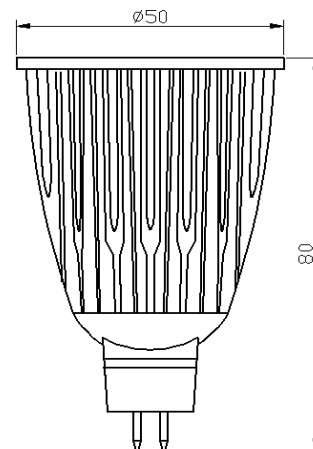

DIMMABLE MR16 7W RETROFIT LED LAMP DATASHEET

1. Product name

UMR16S7-WH-DIM (White) UMR16S7-WW-DIM (Warm White)

2. Product description and application

The UMR16S7-DIM is a dimmable LED lamp suitable for use with electronic transformer. It allows easy replacement of halogen lamp whereby existing transformer can be used.

4. Optical characteristics

4.1 LED

LED Type: SHARP LED

LED Color: Warm white (3000K)

CRI: Warm white CRI > 80%

Lens: 60 degrees

4.2 LED Luminous flux

Series	LED lumen 5000K	Lamp lumen 3000K
UMR16S7-DIM	530lm	500lm