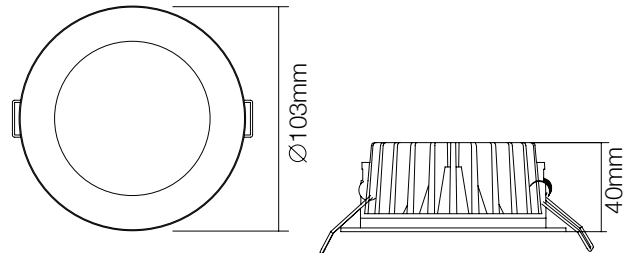

### TECHNICAL SPECIFICATIONS

	Model No.	S9041WP	S9041DL
Electrical Data	Voltage	240V/50Hz	240V/50Hz
	Input power	10W	10W
	Luminous flux	700lm	800lm
Light Technical Data	Beam angle	90°	90°
	Colour temperature	3000K	6000K
	CRI	>80	>80
	Dimmable	Yes	
	Life hours	50,000hrs	
Dimensions	Dimensions (Φ x H)	103 x 40mm	
	Cut out size	92mm	
Material	Anodized aluminium		
IP	44		
Insulation Rating	IC		
Ta	-10°~+25°		

### DIMENSIONS