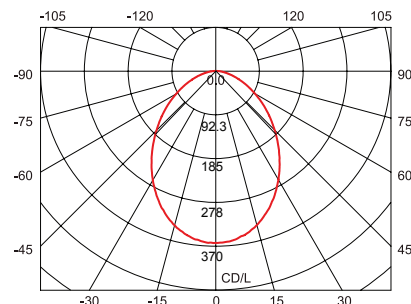

PHOTOMETRICS

S9041DL

C0/C180

Specification is subject to change. For the latest version, please scan the QR code or visit <http://www.sunnylighting.com.au>