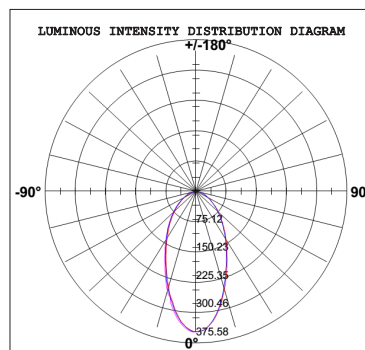

Applications

- Residential areas
- Promotional areas
- Hotels
- Supermarkets
- Museums
- Exhibition buildings
- Restaurants & Cafes

Dimensional Drawings

Product Specifications

Product Codes	Power Consumption	Color Temperature	LED Source	Input Voltage	Luminaire Efficiency	Lumens Output	Beam Angle	CRI	Working Temperature
VBL-102-1-25-3K	5.3W	3000K	SHARP	AC220-265V/50hz	85lm/W	450.4lm	25°	>80	-20°C~45°C
VBL-102-1-25-5K	5.3W	5000K	SHARP	AC220-265V/50hz	94.3lm/W	500lm	25°	>80	-20°C~45°C
VBL-102-1-50-3K	5.3W	3000K	SHARP	AC220-265V/50hz	76.8lm/W	406.8lm	50°	>80	-20°C~45°C
VBL-102-1-50-5K	5.3W	5000K	SHARP	AC220-265V/50hz	85.2lm/W	451.6lm	50°	>80	-20°C~45°C

Photometrics

VBL-102-1-25-3K

Height (m)	Illuminance (lx)	Diameter (mm)
1	3024	443
2	756	887
3	336	1332
4	189	1775
5	121	2274

VBL-102-1-50-3K

Height (m)	Illuminance (lx)	Diameter (mm)
1	691.8	933
2	172.8	1874
3	76.78	2845
4	43.19	3733
5	27.64	4665