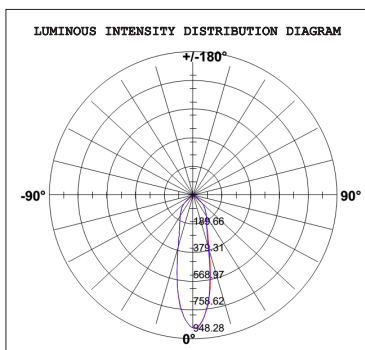

Applications

- Residential areas
- Promotional areas
- Hotels
- Supermarkets
- Museums
- Exhibition buildings
- Restaurants & Cafes

Dimensional Drawings

Product Specifications

Product Codes	Power Consumption	Color Temperature	LED Source	Input Voltage	Luminaire Efficiency	Lumens Output	Beam Angle	CRI	Working Temperature
VBL-102-1-25-3K	5.3W	3000K	SHARP	AC220-265V/50hz	85lm/W	450.4lm	25°	>80	-20°C~45°C
VBL-102-1-25-5K	5.3W	5000K	SHARP	AC220-265V/50hz	94.3lm/W	500lm	25°	>80	-20°C~45°C
VBL-102-1-50-3K	5.3W	3000K	SHARP	AC220-265V/50hz	76.8lm/W	406.8lm	50°	>80	-20°C~45°C
VBL-102-1-50-5K	5.3W	5000K	SHARP	AC220-265V/50hz	85.2lm/W	451.6lm	50°	>80	-20°C~45°C

Photometrics

VBL-102-1-25-3K

Height (m)	Illuminance (lx)	Diameter (mm)
1	3024	443
2	756	887
3	336	1332
4	189	1775
5	121	2274

VBL-102-1-50-3K

Height (m)	Illuminance (lx)	Diameter (mm)
1	691.8	933
2	172.8	1874
3	76.78	2845
4	43.19	3733
5	27.64	4665