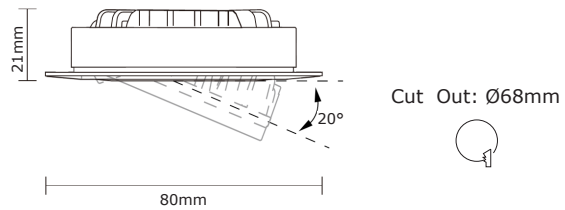

LED RECESSED DOWNLIGHT

VBL-102-1-xx-xK

Trim Colour

Features/Benefits

- Modern design die-cast aluminum body
- 20° gimbal rotatable
- Available in 3000K (Warm White) and 5000K (Natural White)
- Environmentally friendly, does not contain harmful substances
- Equipped with SHARP COB LED
- 40000 hour lifespan
- 3 year warranty

Applications

- Residential areas
- Promotional areas
- Hotels
- Supermarkets
- Museums
- Exhibition buildings
- Restaurants & Cafes

Dimensional Drawings

Product Specifications

Product Codes	Power Consumption	Color Temperature	LED Source	Input Voltage	Luminaire Efficiency	Lumens Output	Beam Angle	CRI	Working Temperature
VBL-102-1-25-3K	5.3W	3000K	SHARP	AC220-265V/50hz	85lm/W	450.4lm	25°	>80	-20°C~45°C
VBL-102-1-25-5K	5.3W	5000K	SHARP	AC220-265V/50hz	94.3lm/W	500lm	25°	>80	-20°C~45°C
VBL-102-1-50-3K	5.3W	3000K	SHARP	AC220-265V/50hz	76.8lm/W	406.8lm	50°	>80	-20°C~45°C
VBL-102-1-50-5K	5.3W	5000K	SHARP	AC220-265V/50hz	85.2lm/W	451.6lm	50°	>80	-20°C~45°C

Photometrics

VBL-102-1-25-3K

Height (m)	Illuminance (lx)	Diameter (mm)
1	3024	443
2	756	887
3	336	1332
4	189	1775
5	121	2274

VBL-102-1-50-3K

Height (m)	Illuminance (lx)	Diameter (mm)
1	691.8	933
2	172.8	1874
3	76.78	2845
4	43.19	3733
5	27.64	4665