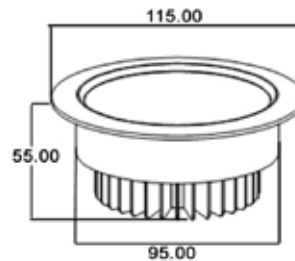

Applications

- Indoors
- Accent Lighting
- Schools
- Theatres
- Hotels
- Bars

Dimensional Drawings

Cut out: Ø95mm

VBLDL-103-SERIES

Product Specifications

Product Codes	Power Consumption	Color Temperature	Input Voltage	Luminaire Efficacy	Lumen Output	Beam Angle	Working Temperature	CRI
VBLDL-103-1-30	14W	3000K	220-240VAC	68 Lm/W	950Lm	105°	-5°C~+35°C	>85
VBLDL-103-2-30	14W	3000K	220-240VAC	68 Lm/W	950Lm	105°	-5°C~+35°C	>85
VBLDL-103-1-50	14W	5000K	220-240VAC	75 Lm/W	1050Lm	105°	-5°C~+35°C	>85
VBLDL-103-2-50	14W	5000K	220-240VAC	75 Lm/W	1050Lm	105°	-5°C~+35°C	>85

Photometrics

VBLDL-103-x-30

VBLDL-103-x-50