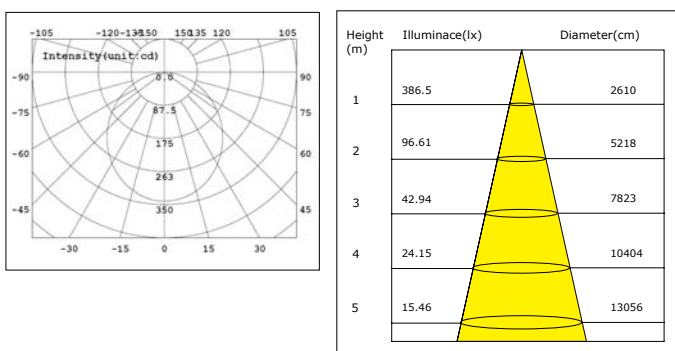

Photometrics

VBLDL-103-x-30